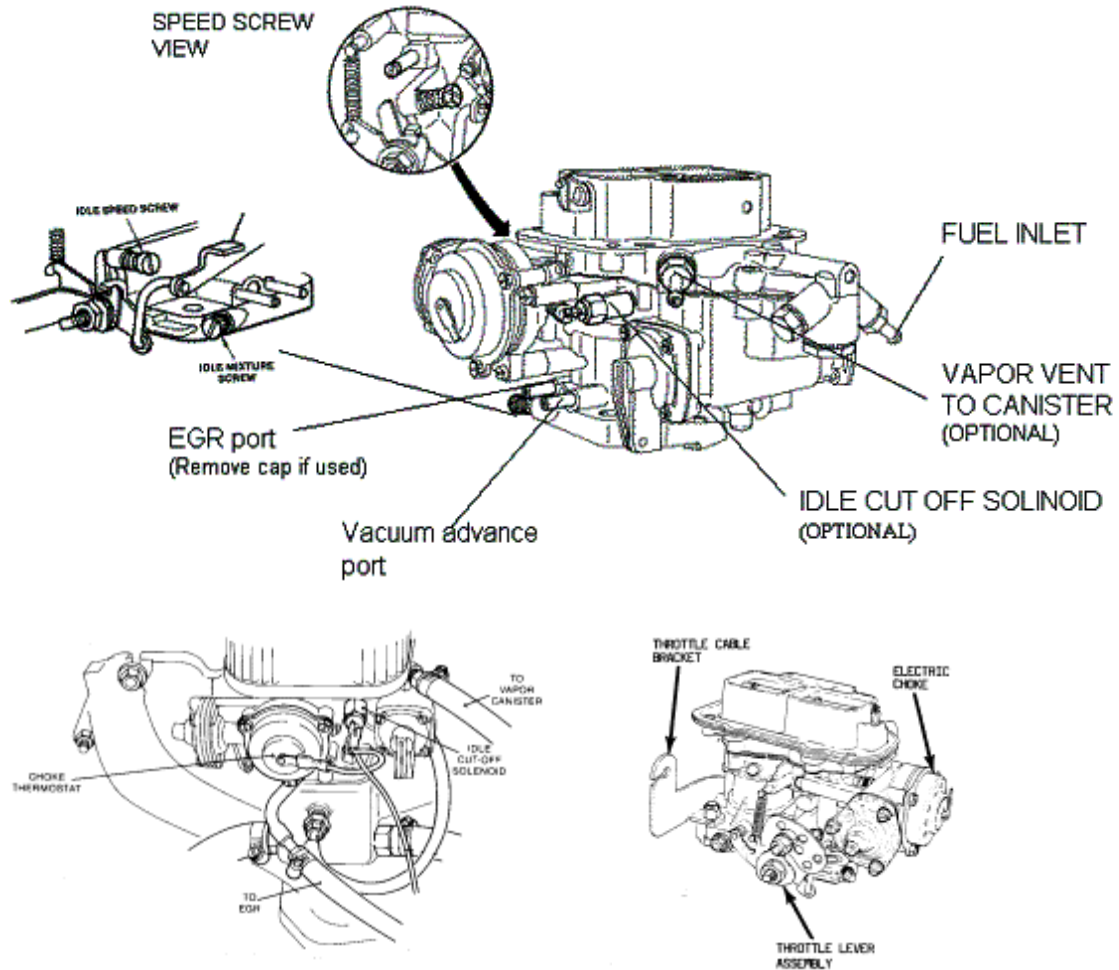

Typical DGV Carburetor Install Views

WEBER
CARBURETORS

Distributed by
REDLINE

These views may vary depending on application. For general assembly assistance only

To Crankcase Vent