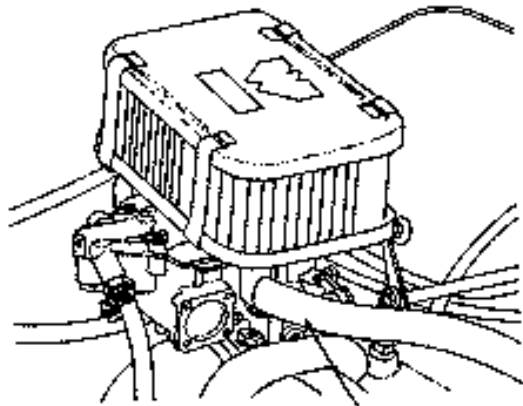

Typical DGV Carburetor Install Views

WEBER
CARBURETORS

Distributed by
REDLINE

These views may vary depending on application. For general assembly assistance only

To Crankcase Vent