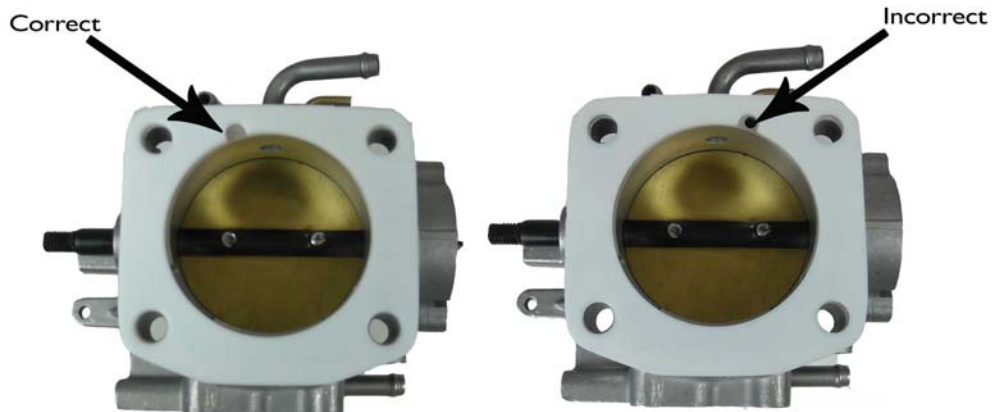

Revision
06/28/11

2RZ/3RZ Teflon Throttle Body Gasket (Part #1032099)

On the Teflon throttle body gasket there is a small notch cut out of the center hole of the gasket. This notch must be installed as shown below. Failure to install it properly will result in running issues.

2031 Holly Avenue, Lake Havasu City, AZ 86404
Office 928.505.2501 Fax 928.505.2503

Revision
1/11/11

2RZ/3RZ Teflon Throttle Body Gasket (Part #1032099)

On the Teflon throttle body gasket there is a small notch cut out of the center hole of the gasket. This notch must be installed as shown below. Failure to install it properly will result in running issues.